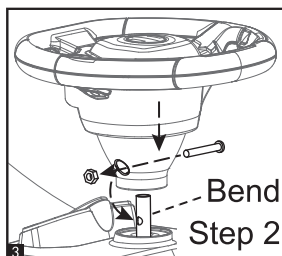

INSTRUCTIONS

This manual is applicable to following type of products: 83500

Assembly

- **Step 1:** Put the gasket into steering elbow pipe, and insert the steering elbow pipe from the bottom of the car, then hook the steering elbow pipe to groove of steering linkage. Please refer to Figure 2.
- **Step 2:** Install the steering wheel onto steering elbow pipe and tighten it with bolts and hex nuts. Please refer to Figure 3.