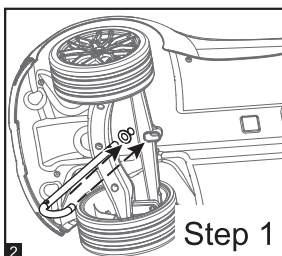

INSTRUCTIONS

This manual is applicable to following type of products: 83500

Assembly

- **Step 1:** Put the gasket into steering elbow pipe, and insert the steering elbow pipe from the bottom of the car, then hook the steering elbow pipe to groove of steering linkage. Please refer to Figure 2.
- **Step 2:** Install the steering wheel onto steering elbow pipe and tighten it with bolts and hex nuts. Please refer to Figure 3.