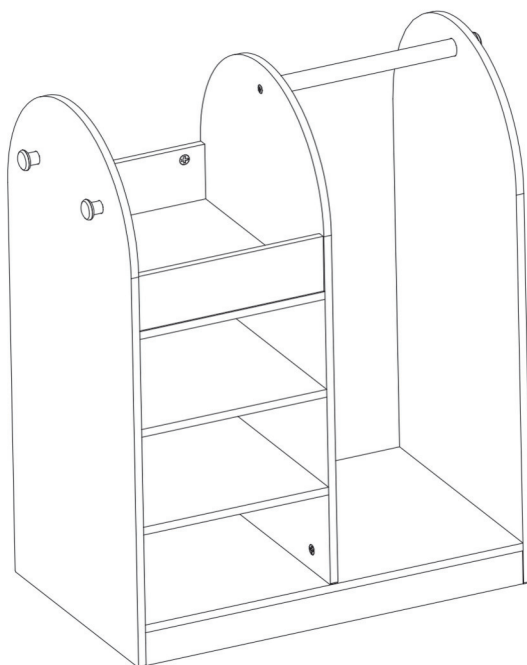

Alice & Fox

MEADOW Wardrobe

IMPORTANT! READ CAREFULLY AND KEEP FOR FUTURE REFERENCE.

Model: Alice & Fox MEADOW Wardrobe (J069)

EN 71-1:2014+A1:2018, EN 71-2:2020 & EN 71-3:2019+A2:2024

WARNINGS

IMPORTANT! READ CAREFULLY AND KEEP FOR FUTURE REFERENCE.