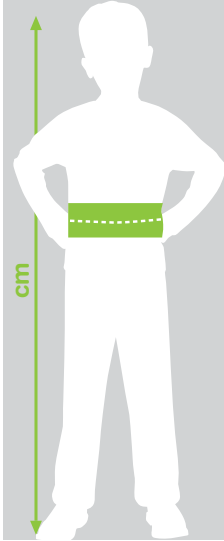

UK & US SIZE GUIDES

KID'S UK SIZE GUIDE

	Age	 Height (approx.)	 Waist (approx.)
INFANT	12-24 months	86 cm	46 cm
TODDLER	2-3 years	98 cm	50 cm
SMALL	3-4 years	104 cm	51 cm
MEDIUM	5-6 years	116 cm	53 cm
LARGE	7-8 years	128 cm	56 cm
9-10 YR	9-10 years	140 cm	62 cm
11-12 YR	11-12 years	152 cm	64 cm
13-14 YR	13-14 years	164 cm	67 cm

KID'S US SIZE GUIDE

	Age	 Height (approx.)	 Waist (approx.)
NEWBORN	0-6 months	-	-
INFANT	6-12 months	-	-
TODDLER	1-2 years	94 cm	59 cm
SMALL	3-4 years	117 cm	65 cm
MEDIUM	5-7 years	132 cm	72 cm
LARGE	8-10 years	147 cm	82 cm

WOMEN'S SIZE GUIDE

Dress Size		 Bust	 Waist	
6	XS	31"	23"	XS
8	S	31" 32"	24" 25"	XS S
10	S	33" 34"	26" 27"	S S
12	M	35" 36"	28" 29"	M M
14	M	37" 38"	30" 31"	M L
16	L	39" 40"	32" 33"	L L
18	L	41" 42"	34" 36"	Plus Plus

MEN'S SIZE GUIDE

		 Chest	 Waist	
STD		36"	26-28"	S
STD		42"	30-34"	M
XL		46"	36-40"	L
-		50"	42-46"	PLUS

PETS SIZE GUIDE

	Neck to Tail	Chest
S	11"	14"
M	15"	17"
L	22"	20"
XL	28"	24"

Sizing Chart by Height