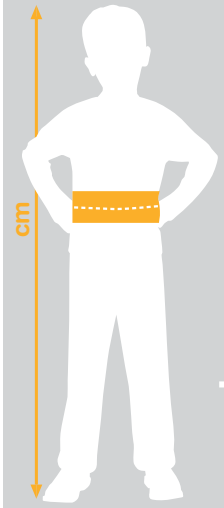

UK & US SIZE GUIDES

KID'S UK SIZE GUIDE

	Age	 Height (approx.)	 Waist (approx.)
INFANT	12-24 months	86 cm	46 cm
TODDLER	2-3 years	98 cm	50 cm
SMALL	3-4 years	104 cm	51 cm
MEDIUM	5-6 years	116 cm	53 cm
LARGE	7-8 years	128 cm	56 cm
9-10 YR	9-10 years	140 cm	62 cm
11-12 YR	11-12 years	152 cm	64 cm
13-14 YR	13-14 years	164 cm	67 cm

KID'S US SIZE GUIDE

	Age	 Height (approx.)	 Waist (approx.)
NEWBORN	0-6 months	-	-
INFANT	6-12 months	-	-
TODDLER	1-2 years	94 cm	59 cm
SMALL	3-4 years	117 cm	65 cm
MEDIUM	5-7 years	132 cm	72 cm
LARGE	8-10 years	147 cm	82 cm

WOMEN'S SIZE GUIDE

Dress Size		 Bust	 Waist	
6	XS	31"	23"	XS
8	S	31" 32"	24" 25"	XS S
10	S	33" 34"	26" 27"	S S
12	M	35" 36"	28" 29"	M M
14	M	37" 38"	30" 31"	M L
16	L	39" 40"	32" 33"	L L
18	L	41" 42"	34" 36"	Plus Plus

MEN'S SIZE GUIDE

		 Chest	 Waist	
STD		36"	26-28"	S
STD		42"	30-34"	M
XL		46"	36-40"	L
-		50"	42-46"	PLUS

PETS SIZE GUIDE

	Neck to Tail	Chest
S	11"	14"
M	15"	17"
L	22"	20"
XL	28"	24"

Sizing Chart by Height